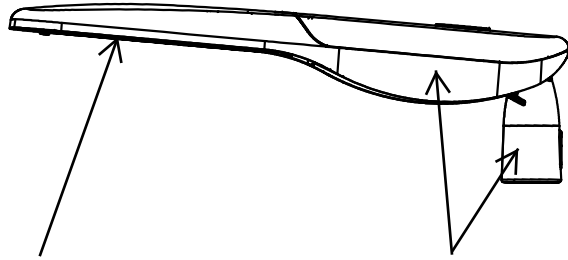

The photograph may not match the reference exactly. Please read the product description to identify the finish.

TECHNICAL CHARACTERISTICS

Type:	Street Lighting		
IP Protection degrees:	IP66		
IK Protection degrees:	IK10		
Light source 1:	64xLED CREE 100W Warm White - 4000K 10000lm ^(N) CRI 70	64xLED CREE 120W Warm White - 4000K 11000lm ^(N) CRI 70	64xLED CREE 150W Warm White - 4000K 13800lm ^(N) CRI 70
Total power consumption (W):	100.3	120.5	150.7
Voltage / Frequency:	100-240V/50-60Hz		
Warranty (Years):	5		
Units per box:	1		
Net Weight (Kg):	6.3/7.3	6.5/7.5	6.8/7.8

MATERIALS / FINISHES

Structure material: High purity aluminium	aiffuser material: Glass
Structure finish: Silver	Diffuser finish: Transparent

GEAR

Multi-voltage electronic gear included (110-240 V / 50-60 Hz)