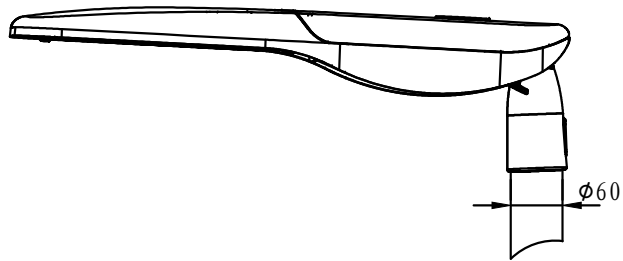

installation template