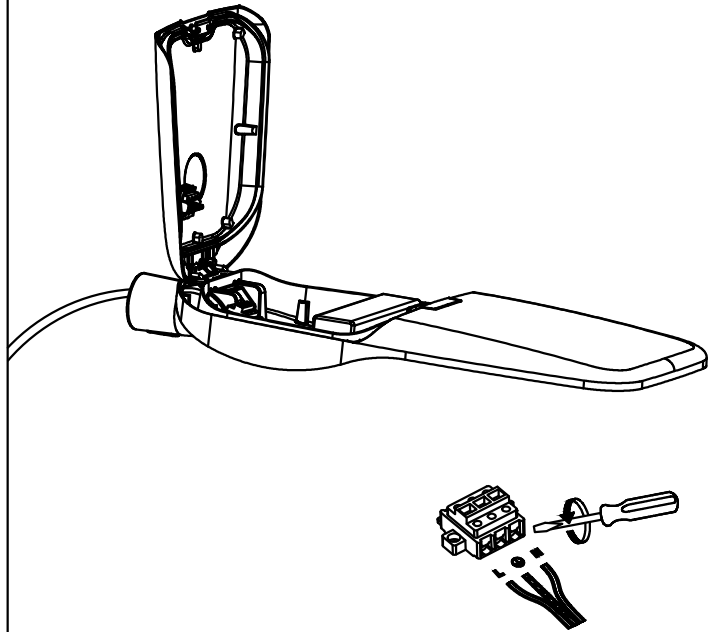

MATERIALS / FINISHES

Structure material: High purity aluminium	aiffuser material: Glass
Structure finish: Silver	Diffuser finish: Transparent

GEAR

Multi-voltage electronic gear included (110-240 V / 50-60 Hz)

Ultra-white glass

High purity aluminum

installation template

OUTDOOR

①

②

③

④