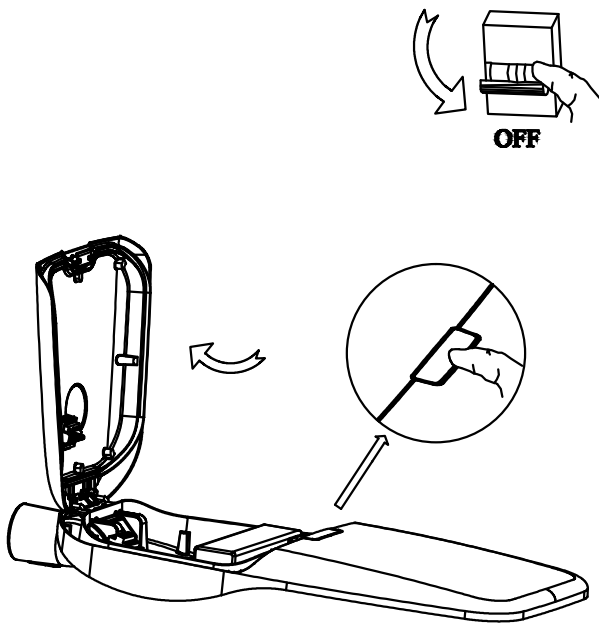

Ultra-white glass

High purity aluminum

installation template

OUTDOOR

①

②

③

④