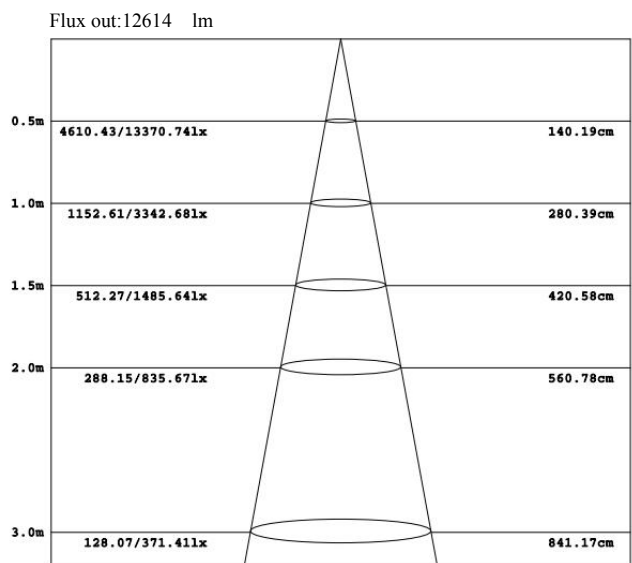

## Line-Up

Model No.	Watts(W)	Light Output(lm)	Dimension(mm)	Light Color(K)	Beam Angle(Degree)
LN-GL80-U-N-QW-B-U-C-00	80 ± 10%	10400 ± 10%	329*295*99	5000K	360
LN-GL100-U-N-QW-B-U-C-00	100 ± 10%	12000 ± 10%	329*295*99	5000K	360

Angle adjustable

Closed size

Expand Size

Material	IP
ADC12	
PC	

Category	Specifications		Unit
Watts	80	100	W
Lumens per Watt(Efficacy)	130	120	Lm/W
Light Output	10400	12000	lm
Light Color(CCT)	5000	5000	K
Beam Angle	360		°(degree)
Color Accuracy(CRI)	80		Ra
Product Weight	930		G
Rating Life	50000		H
Base	E27/E26		
Input Voltage	220		V

Luminance Intensity Distribution

Cone Lux Diagram

Height    eavg , emax    angle:110.8deg    diametr

Product Packaging	Specifications	Unit
Product Dimension	329*295*99	mm
Net Weigh	0.93	Kg
Size of box	L200*W175*H140	mm
Gross Weight	1.02	Kg
Size of Carton		mm
Qty/ Carton		PCS
Weight/ Carton		Kg