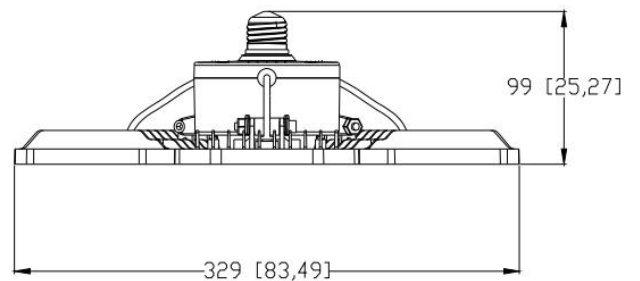

## Line-Up

Model No.	Watts(W)	Light Output(lm)	Dimension(mm)	Light Color(K)	Beam Angle(Degree)
LN-GL80-U-N-QW-B-U-C-00	80 ± 10%	10400 ± 10%	329*295*99	5000K	360
LN-GL100-U-N-QW-B-U-C-00	100 ± 10%	12000 ± 10%	329*295*99	5000K	360

Angle adjustable

Closed size

Expand Size

Material	IP
ADC12	
PC	

Category	Specifications		Unit
Watts	80	100	W
Lumens per Watt(Efficacy)	130	120	Lm/W
Light Output	10400	12000	lm
Light Color(CCT)	5000	5000	K
Beam Angle	360		°(degree)
Color Accuracy(CRI)	80		Ra
Product Weight	930		G
Rating Life	50000		H
Base	E27/E26		
Input Voltage	220		V

Luminance Intensity Distribution

Cone Lux Diagram

Height    eavg , emax    angle:110.8deg    diametr

Product Packaging	Specifications	Unit
Product Dimension	329*295*99	mm
Net Weigh	0.93	Kg
Size of box	L200*W175*H140	mm
Gross Weight	1.02	Kg
Size of Carton		mm
Qty/ Carton		PCS
Weight/ Carton		Kg