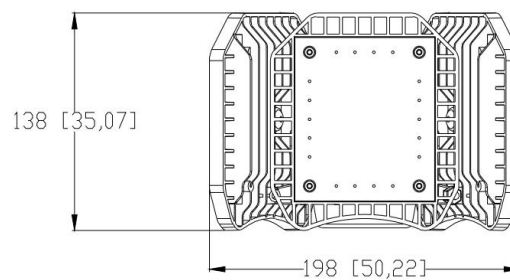

## Line-Up

Model No.	Watts(W)	Light Output(lm)	Dimension(mm)	Light Color(K)	Beam Angle(Degree)
LN-GL80-U-N-QW-B-U-C-00	80 ± 10%	10400 ± 10%	329*295*99	5000K	360
LN-GL100-U-N-QW-B-U-C-00	100 ± 10%	12000 ± 10%	329*295*99	5000K	360

Angle adjustable

Closed size

Expand Size

Material	IP
ADC12	
PC	

Category	Specifications		Unit
Watts	80	100	W
Lumens per Watt(Efficacy)	130	120	Lm/W
Light Output	10400	12000	lm
Light Color(CCT)	5000	5000	K
Beam Angle	360		°(degree)
Color Accuracy(CRI)	80		Ra
Product Weight	930		G
Rating Life	50000		H
Base	E27/E26		
Input Voltage	220		V

Luminance Intensity Distribution

Cone Lux Diagram

Height    eavg , emax    angle:110.8deg    diametr

Product Packaging	Specifications	Unit
Product Dimension	329*295*99	mm
Net Weigh	0.93	Kg
Size of box	L200*W175*H140	mm
Gross Weight	1.02	Kg
Size of Carton		mm
Qty/ Carton		PCS
Weight/ Carton		Kg