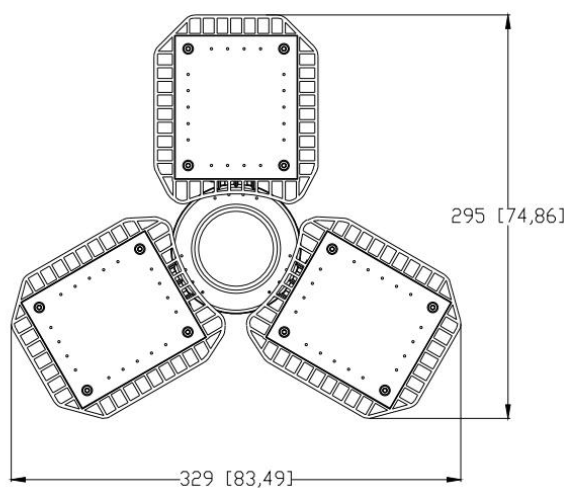

## Line-Up

Model No.	Watts(W)	Light Output(lm)	Dimension(mm)	Light Color(K)	Beam Angle(Degree)
LN-GL80-U-N-QW-B-U-C-00	80 ± 10%	10400 ± 10%	329*295*99	5000K	360
LN-GL100-U-N-QW-B-U-C-00	100 ± 10%	12000 ± 10%	329*295*99	5000K	360

Angle adjustable

Closed size

Expand Size

Material	IP
ADC12	
PC	

Category	Specifications		Unit
Watts	80	100	W
Lumens per Watt(Efficacy)	130	120	Lm/W
Light Output	10400	12000	lm
Light Color(CCT)	5000	5000	K
Beam Angle	360		°(degree)
Color Accuracy(CRI)	80		Ra
Product Weight	930		G
Rating Life	50000		H
Base	E27/E26		
Input Voltage	220		V

Luminance Intensity Distribution

Cone Lux Diagram

Height    eavg , emax    angle:110.8deg    diametr

Product Packaging	Specifications	Unit
Product Dimension	329*295*99	mm
Net Weigh	0.93	Kg
Size of box	L200*W175*H140	mm
Gross Weight	1.02	Kg
Size of Carton		mm
Qty/ Carton		PCS
Weight/ Carton		Kg