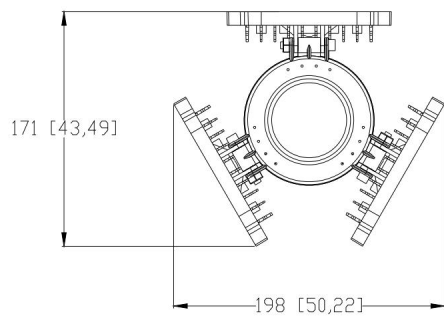

## Line-Up

Model No.	Watts(W)	Light Output(lm)	Dimension(mm)	Light Color(K)	Beam Angle(Degree)
LN-GL80-U-N-QW-B-U-C-00	80 ± 10%	10400 ± 10%	329*295*99	5000K	360
LN-GL100-U-N-QW-B-U-C-00	100 ± 10%	12000 ± 10%	329*295*99	5000K	360

Angle adjustable

Closed size

Expand Size

Material	IP
ADC12	
PC	

Category	Specifications		Unit
Watts	80	100	W
Lumens per Watt(Efficacy)	130	120	Lm/W
Light Output	10400	12000	lm
Light Color(CCT)	5000	5000	K
Beam Angle	360		°(degree)
Color Accuracy(CRI)	80		Ra
Product Weight	930		G
Rating Life	50000		H
Base	E27/E26		
Input Voltage	220		V

Luminance Intensity Distribution

Cone Lux Diagram

Height    eavg , emax    angle:110.8deg    diametr

Product Packaging	Specifications	Unit
Product Dimension	329*295*99	mm
Net Weigh	0.93	Kg
Size of box	L200*W175*H140	mm
Gross Weight	1.02	Kg
Size of Carton		mm
Qty/ Carton		PCS
Weight/ Carton		Kg