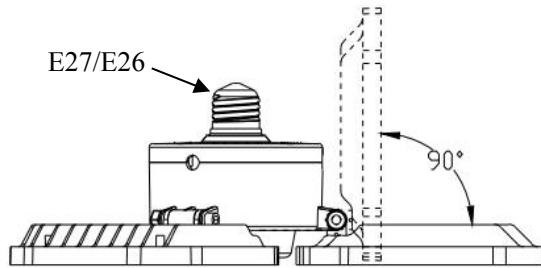

## Line-Up

Model No.	Watts(W)	Light Output(lm)	Dimension(mm)	Light Color(K)	Beam Angle(Degree)
LN-GL80-U-N-QW-B-U-C-00	80 ± 10%	10400 ± 10%	329*295*99	5000K	360
LN-GL100-U-N-QW-B-U-C-00	100 ± 10%	12000 ± 10%	329*295*99	5000K	360

Angle adjustable

Closed size

Expand Size

Material	IP
ADC12	
PC	

Category	Specifications		Unit
Watts	80	100	W
Lumens per Watt(Efficacy)	130	120	Lm/W
Light Output	10400	12000	lm
Light Color(CCT)	5000	5000	K
Beam Angle	360		°(degree)
Color Accuracy(CRI)	80		Ra
Product Weight	930		G
Rating Life	50000		H
Base	E27/E26		
Input Voltage	220		V

Luminance Intensity Distribution

Cone Lux Diagram

Height    eavg , emax    angle:110.8deg    diametr

Product Packaging	Specifications	Unit
Product Dimension	329*295*99	mm
Net Weigh	0.93	Kg
Size of box	L200*W175*H140	mm
Gross Weight	1.02	Kg
Size of Carton		mm
Qty/ Carton		PCS
Weight/ Carton		Kg