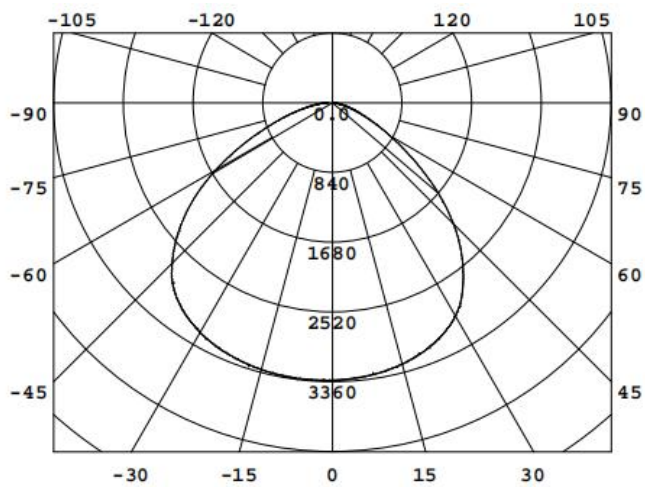

## Line-Up

Model No.	Watts(W)	Light Output(lm)	Dimension(mm)	Light Color(K)	Beam Angle(Degree)
LN-GL80-U-N-QW-B-U-C-00	80 ± 10%	10400 ± 10%	329*295*99	5000K	360
LN-GL100-U-N-QW-B-U-C-00	100 ± 10%	12000 ± 10%	329*295*99	5000K	360

Angle adjustable

Closed size

Expand Size

Material	IP
ADC12	
PC	

Category	Specifications		Unit
Watts	80	100	W
Lumens per Watt(Efficacy)	130	120	Lm/W
Light Output	10400	12000	lm
Light Color(CCT)	5000	5000	K
Beam Angle	360		°(degree)
Color Accuracy(CRI)	80		Ra
Product Weight	930		G
Rating Life	50000		H
Base	E27/E26		
Input Voltage	220		V

Luminance Intensity Distribution

Cone Lux Diagram

Height    eavg , emax    angle:110.8deg    diametr

Product Packaging	Specifications	Unit
Product Dimension	329*295*99	mm
Net Weigh	0.93	Kg
Size of box	L200*W175*H140	mm
Gross Weight	1.02	Kg
Size of Carton		mm
Qty/ Carton		PCS
Weight/ Carton		Kg