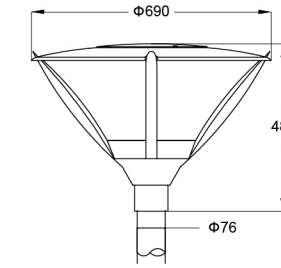

YMLED-6101

产品说明：
整体铝压铸外壳
二次配光技术
抗 UV PC 灯罩
整体密封结构

Product description:
whole body Die cast aluminum housing
Double photometric diffuser technology
UV-stop PC lamp cover
Sealed lamp housing

配置数据 / Configuration Data:

| 产品型号 Product Code | 额定功率 Rated Power | 初始光通量 Luminous Flux | | | 毛净重 G.W./N.W | 包装尺寸 Packing Size |
|----------------------|---------------------|---------------------|------|------|-----------------|----------------------|
| | | WW | NW | CW | | |
| YMLED-6101(16) | 35W | 3190 | 3300 | 3410 | 12.5/11(kgs) | 570x570x570 |
| YMLED-6101(24) | 50W | 4565 | 4675 | 4840 | 12.5/11(kgs) | 570x570x570 |
| YMLED-6101(28) | 60W | 5500 | 5610 | 5830 | 12.5/11(kgs) | 570x570x570 |

参考颜色 Reference color : RAL 7015 RAL 9005

Led Garden Lighting / 庭院灯

灯具尺寸 Product Dimensions(mm)

配光曲线 Polar Diagram

Type1

Type2

Type3