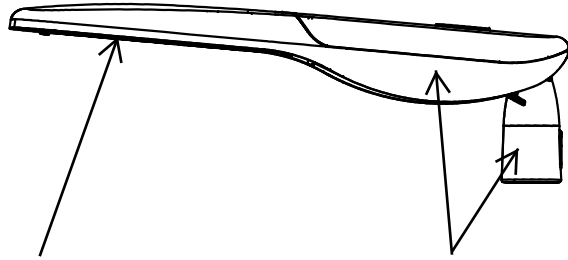

Ultra-white glass

High purity aluminum