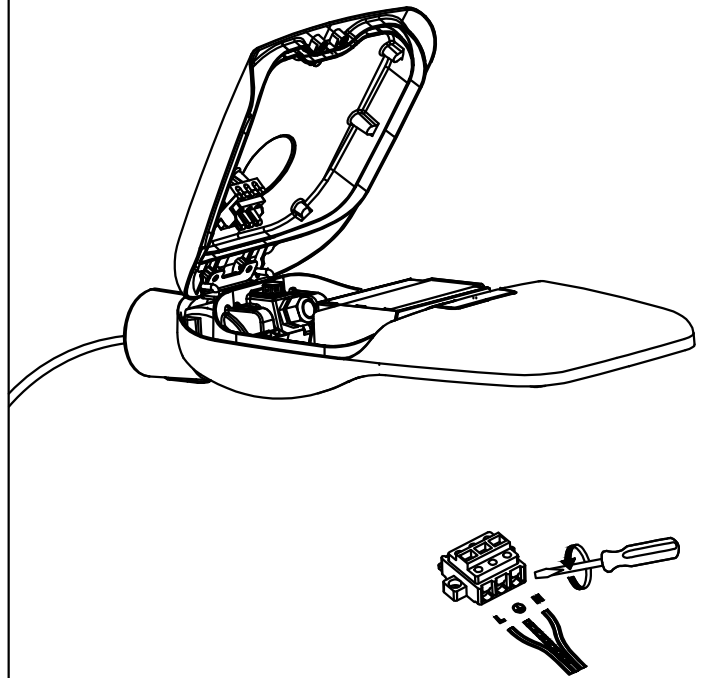

### GEAR

Multi-voltage electronic gear included (110-240 V / 50-60 Hz)

Ultra-white glass

High purity aluminum

installation template

# OUTDOOR

①

②

③

④