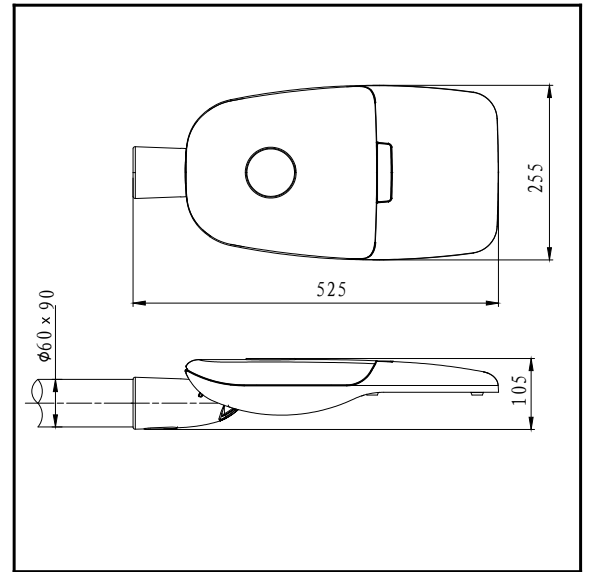

The photograph may not match the reference exactly. Please read the product description to identify the finish.

### TECHNICAL CHARACTERISTICS

Type:	Street Lighting			
IP Protection degrees:	IP66			
IK Protection degrees:	IK10			
Light source 1:	12xLED 15W Warm White - 4000K 1600lm <sup>(N)</sup> CRI 70	16xLED 20W Warm White - 4000K 2140lm <sup>(N)</sup> CRI 70	16xLED 30W Warm White - 4000K 2930lm <sup>(N)</sup> CRI 70	24xLED 40W Warm White - 4000K 3800lm <sup>(N)</sup> CRI 70
Total power consumption (W):	15.1	20.3	30.1	40.1
Voltage / Frequency:	100-240V/50-60Hz			
Warranty (Years):	5			
Units per box:	1			
Net Weight (Kg):	4.5/4.7	4.7/4.9	4.7/4.9	4.7/4.9