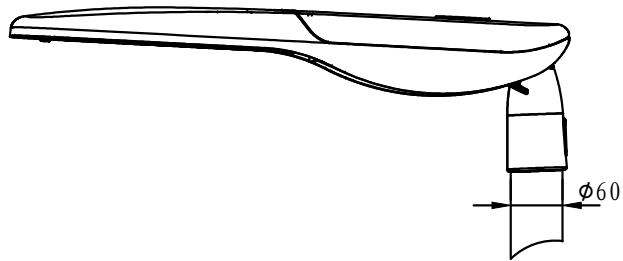

### GEAR

Multi-voltage electronic gear included (110-240 V / 50-60 Hz)

Ultra-white glass

High purity aluminum

installation template